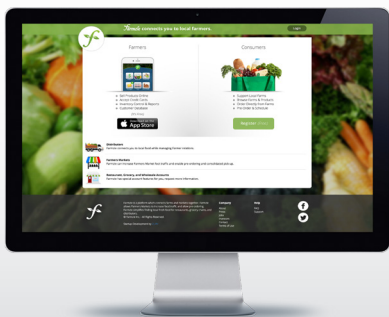

Support your Farmer.

Pay with *Farmzie*

A More Convenient Way To Shop

- Shop Online
- Browse Nearby Farms
- Schedule Pick-Ups
- Reduce Farm Costs

WWW.**FARMZIE**.com

VISA

(See Instructions On Back)

Step 1

Navigate to www.farmzie.com on your computer or smartphone.
Register for an account.

Step 2

Browse local farms to read their bios and shop their products.

Step 3

Select a convenient pick-up time and location. Checkout and Pay.